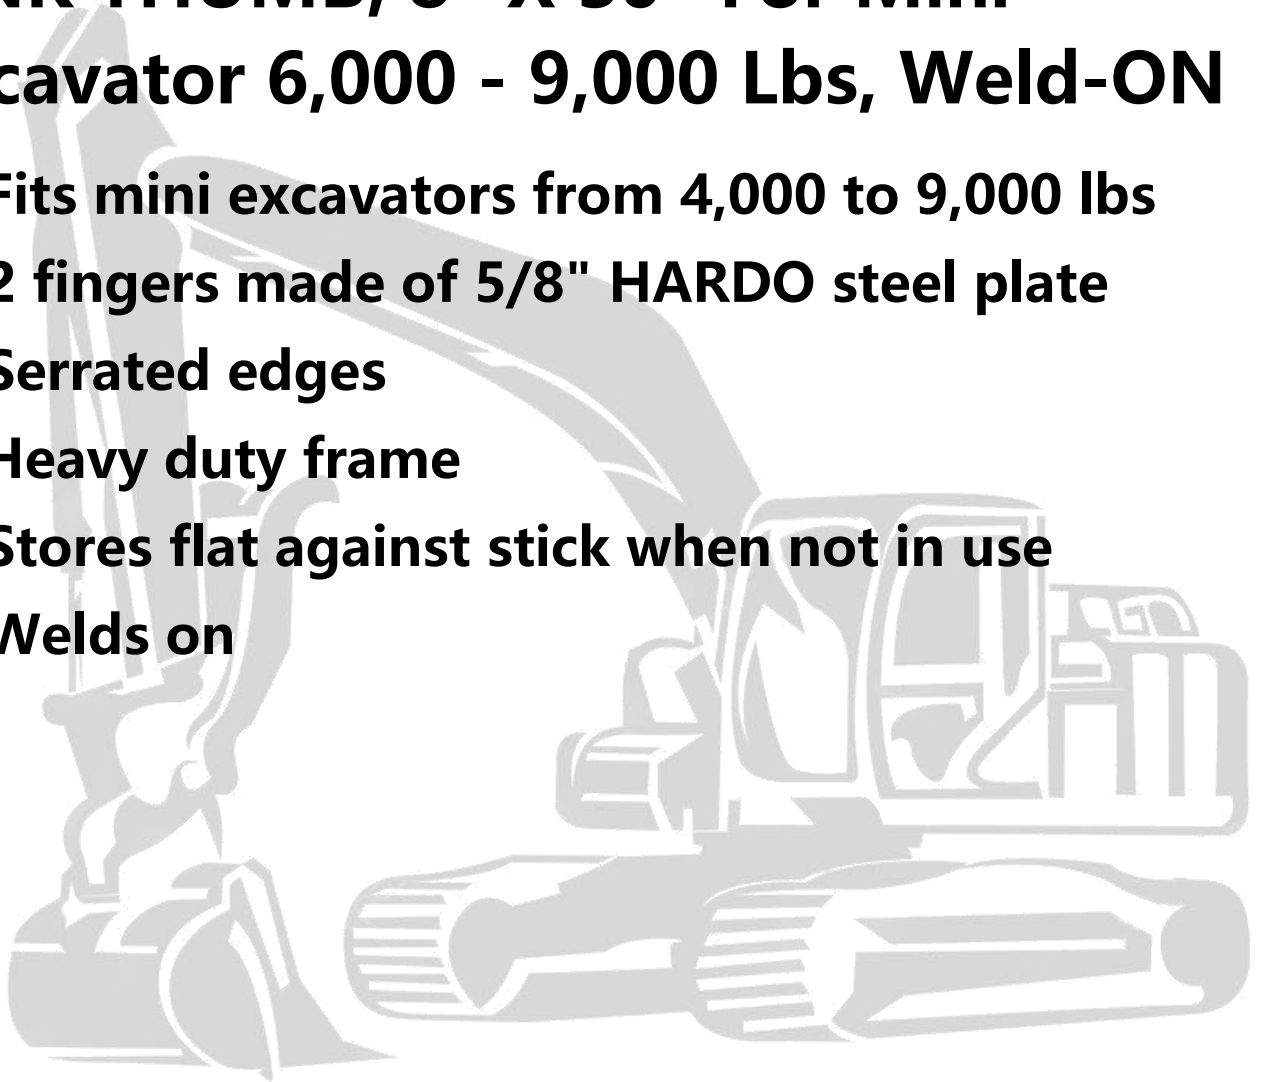

THUMB

UNUSED LANDHERO 2 TEETH STIFF LINK THUMB, 8" X 30" For Mini Excavator 6,000 - 9,000 Lbs, Weld-ON

- Fits mini excavators from 4,000 to 9,000 lbs
- 2 fingers made of 5/8" HARDO steel plate
- Serrated edges
- Heavy duty frame
- Stores flat against stick when not in use
- Welds on

P/N=THUM2-3.5T 8"

LOT QTY=1 PIECES

ITEM #:

LOT #: _____